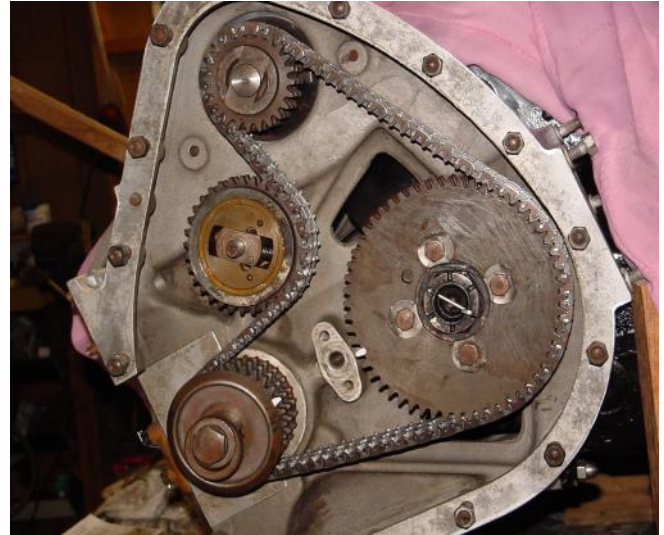

Application News

From Ramsey Products

Timing Chain for a Classic Automobile

Application: Duplex Timing Chain for 1918 Cadillac V-12

Components : Ramsey 5 Row, 3/8 Pitch x 1-1/2 Wide Duplex Chain

Description: Ramsey maintains an extensive database of antique automobile timing chain specifications. Often, we can supply chains that match, or are fully compatible, with original OEM specifications.