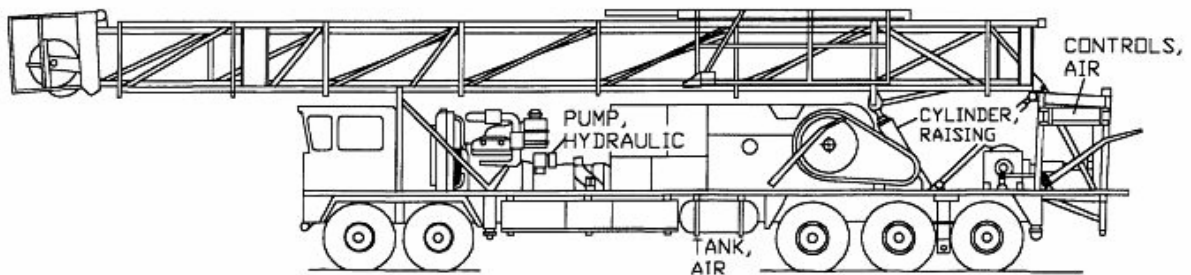

Application News

From Ramsey Products

Oil Field Equipment Relies on RPV Drives

Application:

- Oil Field Draw Works
- Maneuver Equipment Set-up

Components Selected:

- Ramsey RPV1620 chain.
- Ramsey RPV1640 chain.

Description:

A major equipment OEM relies on Ramsey RPV chain to provide dependable drives that power the equipment positioning devices. These very large drives make the frequent set up and dismantle of the mobile equipment run smoothly.