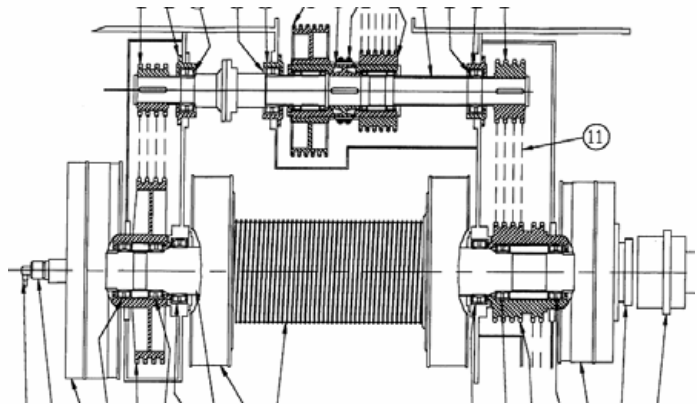

Application News

From Ramsey Products

Oil Field Equipment Relies on RPV Drives

Application:

- Oil Field Draw Works
- Maneuver Equipment Set-up

Components Selected:

- Ramsey RPV1620 chain.
- Ramsey RPV1640 chain.

Description:

A major equipment OEM relies on Ramsey RPV chain to provide dependable drives that power the equipment positioning devices. These very large drives make the frequent set up and dismantle of the mobile equipment run smoothly.